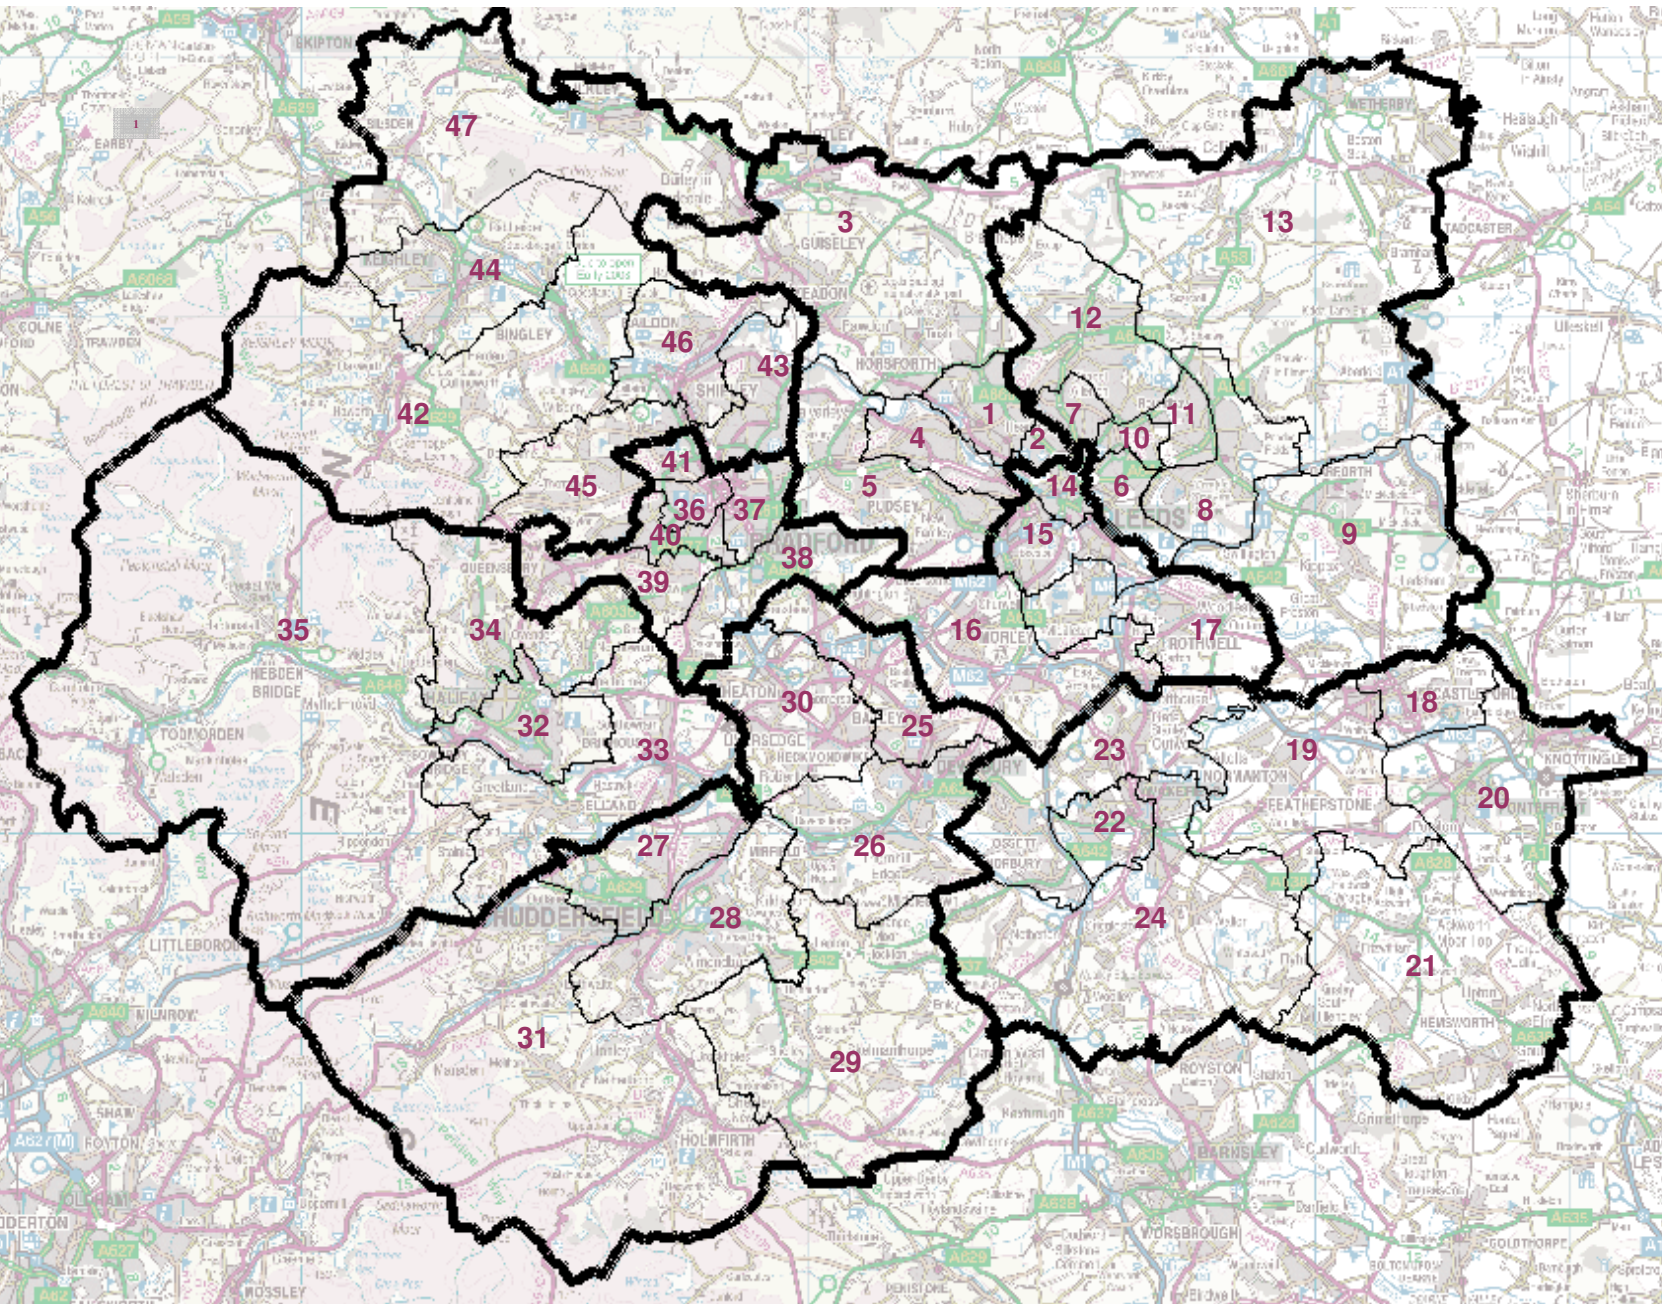

Appendix D - Neighbourhood Policing Teams

- 1 Headingley, Weetwood and Kirkstall
- 2 Hyde Park and Woodhouse
- 3 Aireborough and Wharfedale
- 4 Armley, Bramley and Stanningley
- 5 Pudsey
- 6 Burmantofts and Richmond Hill
- 7 Chapel Allerton
- 8 Crossgates, Whinmoor and Temple Newsam
- 9 Garforth, Kippax, Swillington and Methley
- 10 Gipton and Harehills
- 11 Killingbeck and Seacroft
- 12 Roundhay, Alwoodley and Moortown
- 13 Wetherby and Harewood
- 14 City
- 15 Holbeck
- 16 Morley
- 17 Rothwell
- 18 Castleford
- 19 Normanton and Featherstone
- 20 Pontefract and Knottingley
- 21 South East
- 22 Wakefield Central
- 23 Wakefield North West
- 24 Wakefield Rural
- 25 Batley, Birstall and Birkenshaw
- 26 Dewsbury & Mirfield
- 27 Huddersfield North
- 28 Huddersfield South
- 29 Kirkburton & Denby Dale
- 30 Spen Valley
- 31 The Valleys
- 32 Halifax Central
- 33 Lower Calder Valley
- 34 North & East Halifax
- 35 Upper Calder Valley
- 36 City Ward
- 37 Bowling, Barkerend and Bradford Moor
- 38 Tong and Wyke
- 39 Queensbury, Royds and Wibsey
- 40 Great Horton and Little Horton
- 41 Manningham and Toller
- 42 Bingley & Worth
- 43 Eccleshell
- 44 Keighley
- 45 North Bradford
- 46 Shipley
- 47 Wharfedale & Craven